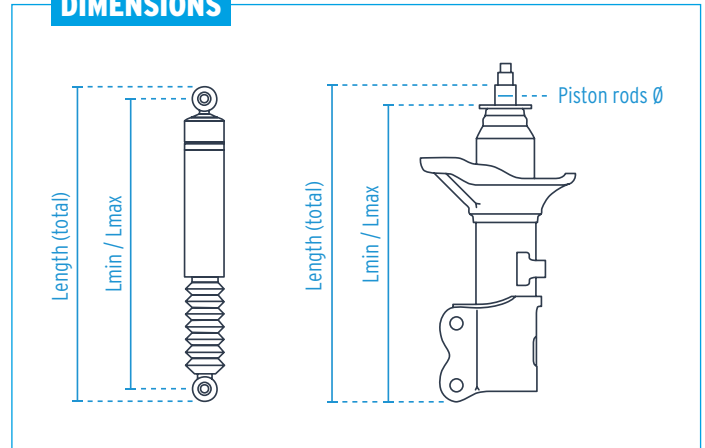

## DIMENSIONS

| Vehicle type and model   | Front axle  | Rear axle              | Notes / OE No. |
|--|---|------------------------|----------------|
|  |   |                        |                |
| <b>FIAT DUCATO Panel / Platform / Suspension (250_)</b>  |   |                        |                |
| <b>B4 DMC</b>  | 115 Multijet 2,0 D, 120 Multijet 2,2 D, 140 Multijet 2,2 D, 160 Multijet 2,2 D, 180 Multijet 2,2 D, 100 Multijet 2,2 D, 110 Multijet 2,3 D, 120 Multijet 2,3 D, 130 Multijet 2,3 D, | 22-183415<br>11-299370 | 19-183398      |
| 07/06  | 74-132 kW   |                        |                |
| DampMatic / Advanced Product range   | Year of manufacture   | Motorisation           | Order No.      |
|  |   |                        | Type           |
|  |   |                        | in preparation |
| Standard suspension; Model: Light 28 - 35<br>Front axle: Piston rods Ø 25 mm; Lmin: 501 mm; Lmax: 687 mm; for OE-No.: 50707078; for OE-No.: 50707000; for OE-No.: 50708386; with coil suspension |   |                        |                |